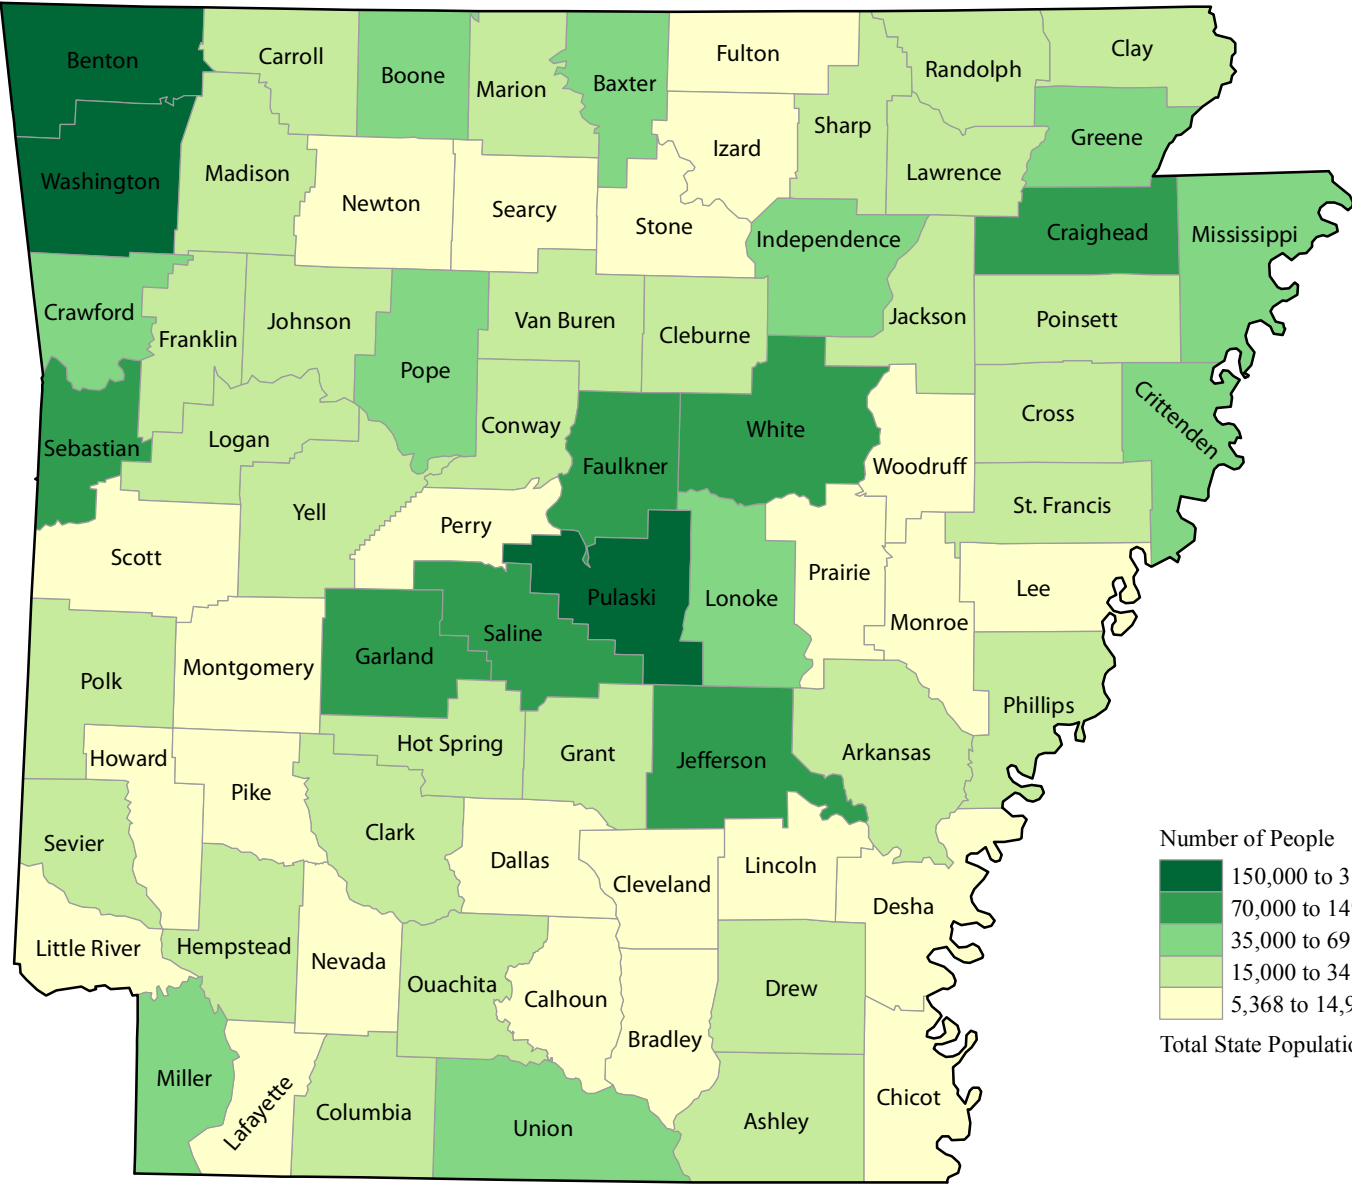

ARKANSAS - 2010 Census Results

Total Population by County

Number of People

- 150,000 to 382,748
- 70,000 to 149,999
- 35,000 to 69,999
- 15,000 to 34,999
- 5,368 to 14,999

Total State Population: 2,915,918

Source: U.S. Census Bureau, 2010 Census Redistricting Data Summary File
 For more information visit www.census.gov.